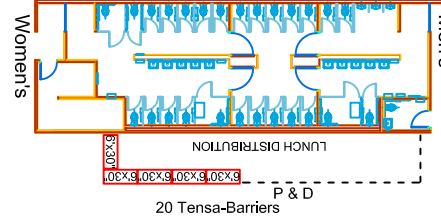

Grab 'N Go Concessions

4 Tensa-Barriers

Gift Bags Information

10 Tensa-Barriers

16 Sign Holders