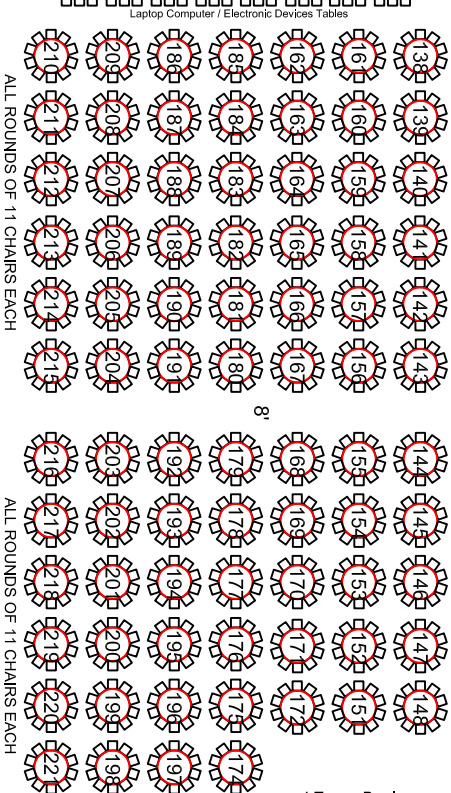

Conversion 3PM Saturday

- 136 72" ROUNDS
- 9 6' X 30" TABLES
- 11 8' X 30" TABLES
- 34 8' X 18 TABLES

Chess Tournament

04/29-30/2011

CAPACITY: 924

ALL ROUNDS OF 11 CHAIRS EACH

ALL ROUNDS OF 11 CHAIRS EACH

ALL ROUNDS OF 11 CHAIRS EACH

Latte Cart

3 Tensa-Barriers

4 Tensa-Barriers

TDU / Concessions

Grab 'N Go Concessions

4 Tensa-Barriers

Gift Bags Information

10 Tensa-Barriers