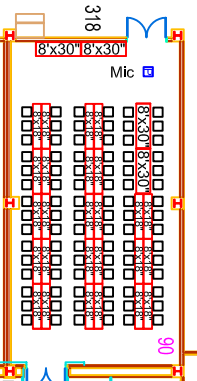

Conversion 3PM Saturday

- 136 72" ROUNDS
- 9 6' X 30" TABLES
- 11 8' X 30" TABLES
- 34 8' X 18 TABLES

Chess Tournament

04/29-30/2011

CAPACITY: 924

ALL ROUNDS OF 11 CHAIRS EACH

ALL ROUNDS OF 11 CHAIRS EACH

ALL ROUNDS OF 11 CHAIRS EACH

Latte Cart

3 Tensa-Barriers

4 Tensa-Barriers

TDU / Concessions

Grab 'N Go Concessions

4 Tensa-Barriers

Gift Bags Information

10 Tensa-Barriers