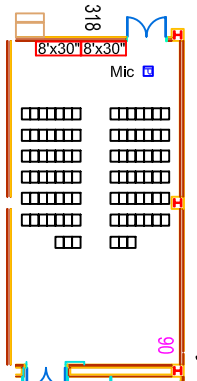

Conversion 3PM Saturday

- 136 72" ROUNDS
- 9 6' X 30" TABLES
- 11 8' X 30" TABLES
- 34 8' X 18 TABLES

Chess Tournament

04/29-30/2011

CAPACITY: 924

ALL ROUNDS OF 11 CHAIRS EACH

ALL ROUNDS OF 11 CHAIRS EACH

ALL ROUNDS OF 11 CHAIRS EACH

Latte Cart

3 Tensa-Barriers

4 Tensa-Barriers

TDU / Concessions

Grab 'N Go Concessions

4 Tensa-Barriers

Gift Bags Information

10 Tensa-Barriers